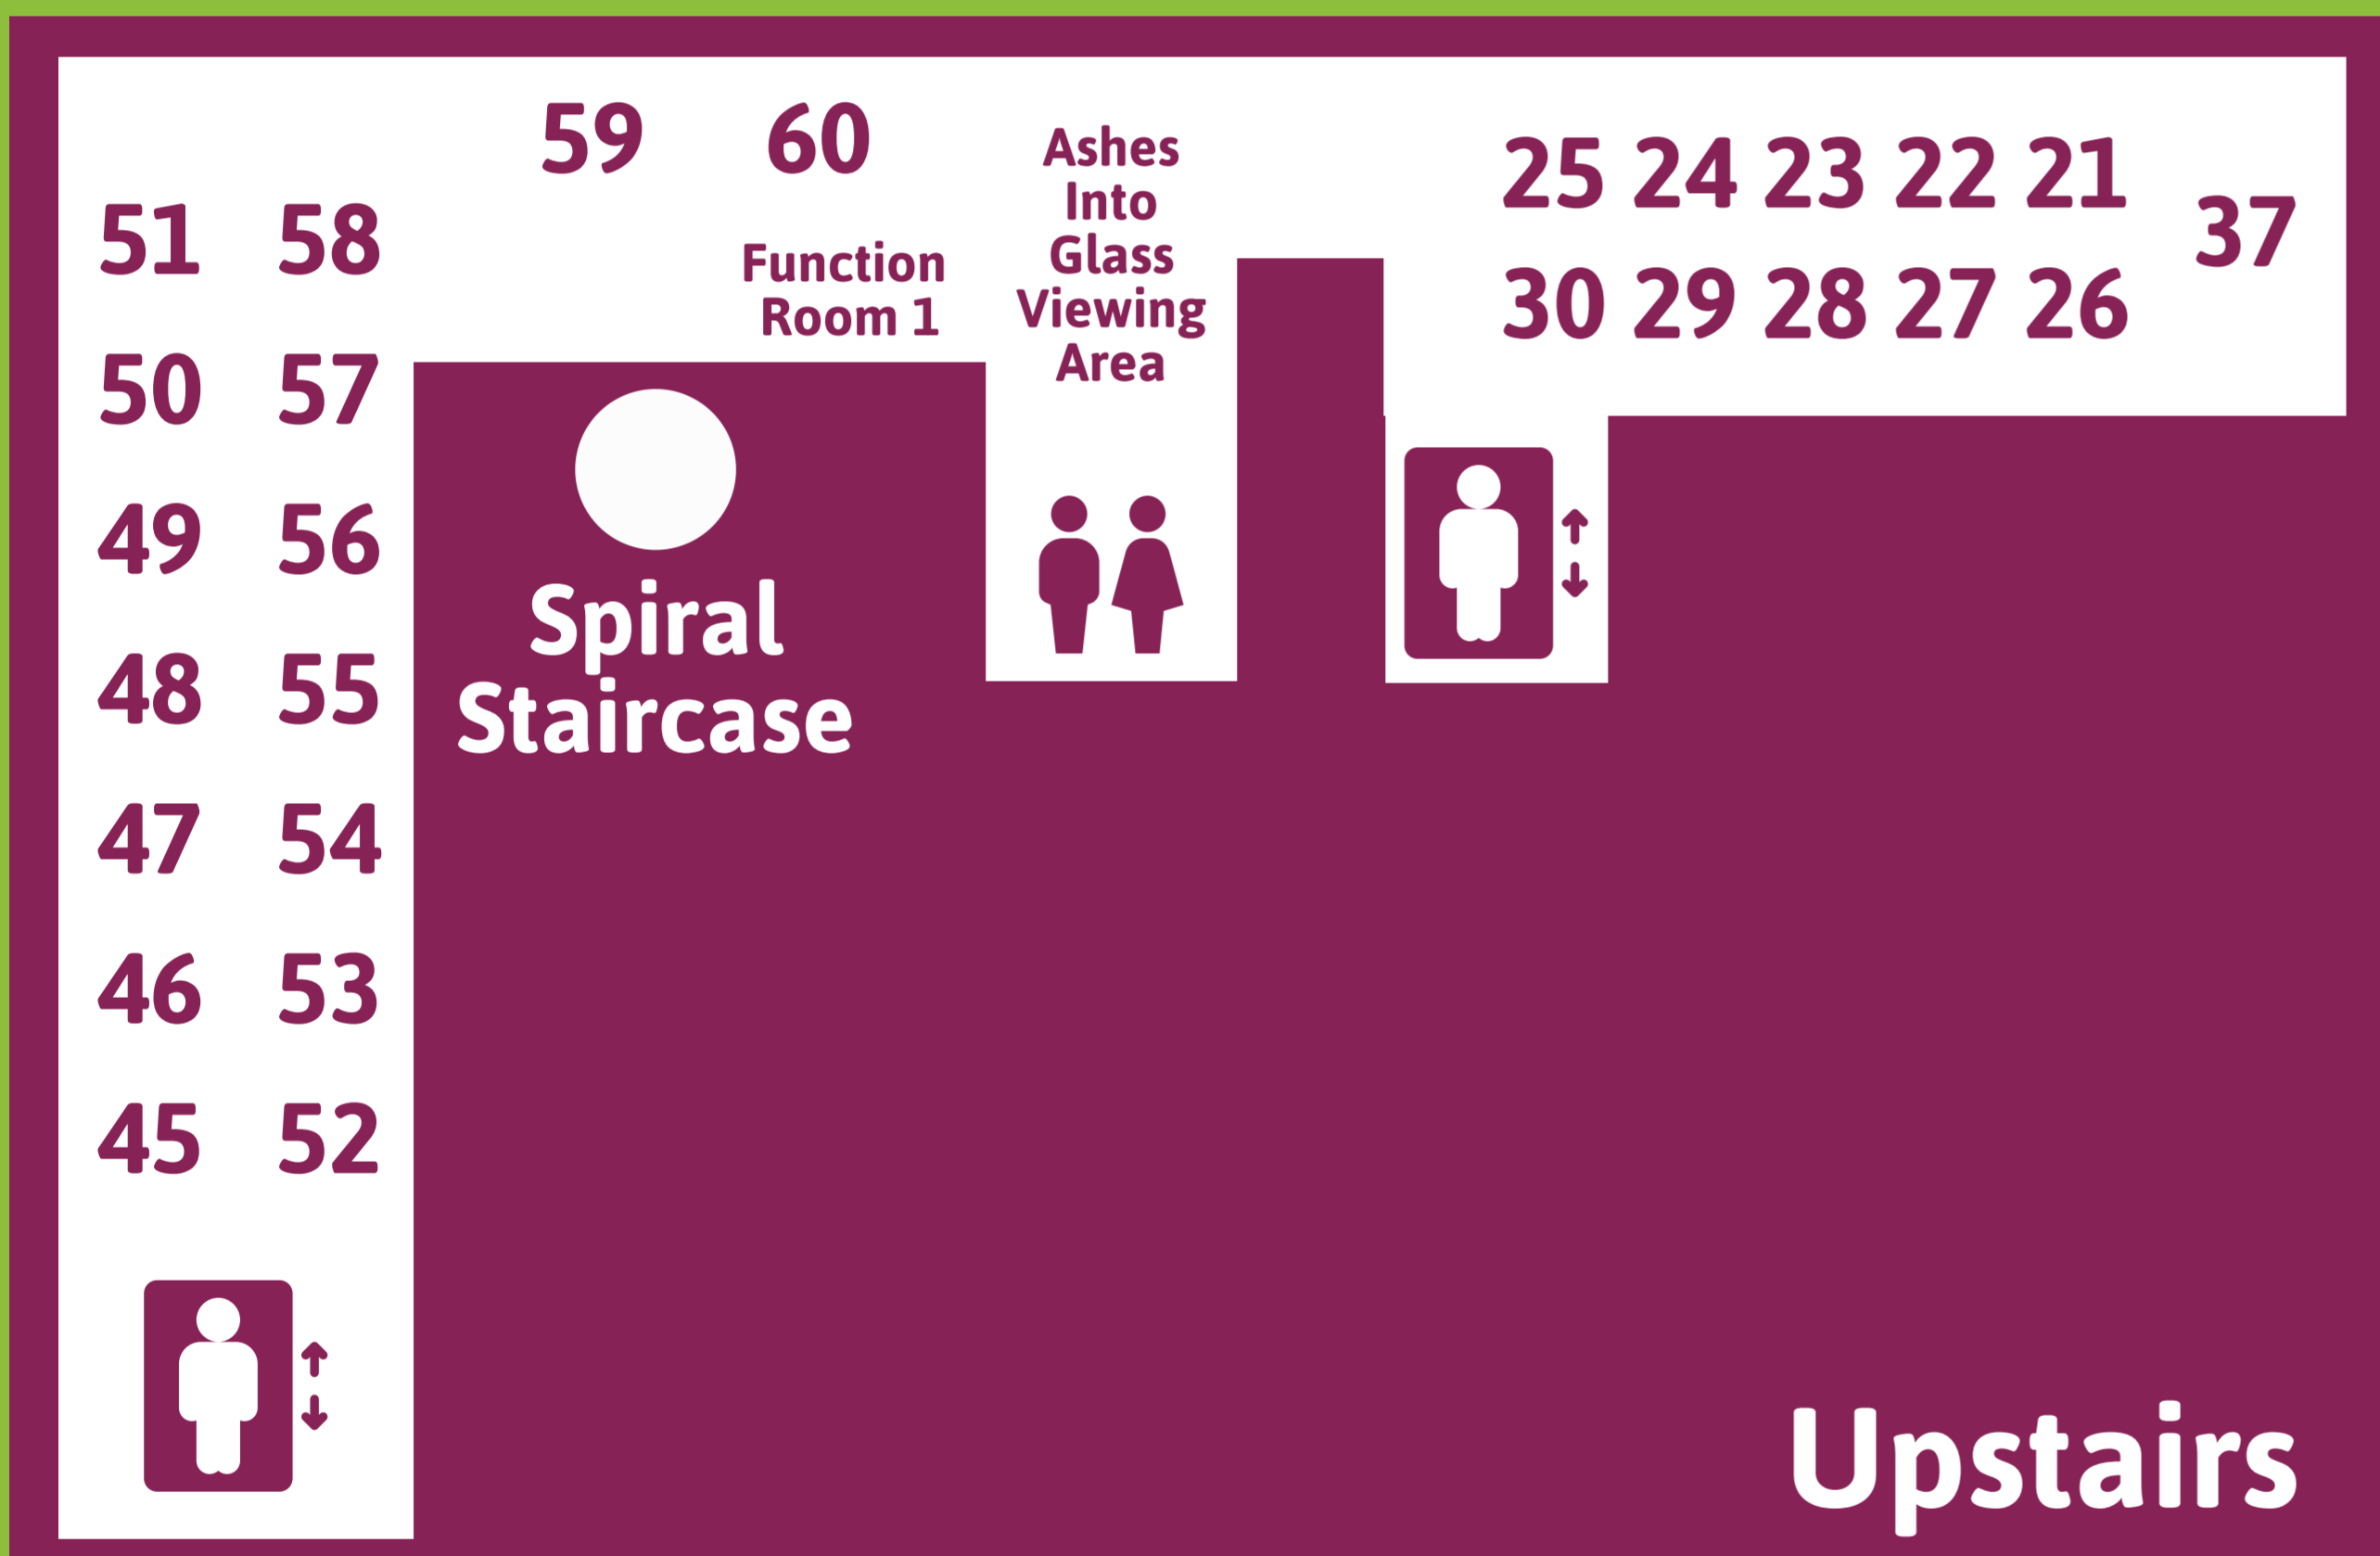

The Village Map

For more information on the individual studios, please help yourself to a copy of our Village Guide or visit our website Barleylands.co.uk/TheVillage

You can follow us!
@TheVillageAtBarleylands

1. **Eateries**
   Magic Mushroom Restaurant
   Tiptree Tea Rooms
2. **Specialist Services**
   Diverse Care
   Everything Lettings
   Franklin Time
   INS Property Claims
   Phoenix Mobile Ltd
   Richard Pond Marketing
   TerraFUSION
   Turtle Accounts
   Visually Minded
   Willow Financial Planning

1. **Treatment Rooms**
   Anna Rose Wedding Hair Boutique
   Escape Beauty & Holistic Treatments
   Unit Four Hair Colour Specialists
2. **Workshops, Classes & Activities**
   Baby Sensory & Toddler Sense
   Billie's Grooming Room
   Colourful Bites
   Craft Arena
   Dean Smith Art
   Emma Fowler Hair & Education
   Escape Training & Pamper Parties
   Essex Woodcrafts
   First Class Bridge
   Hazle's Pottery Barn
   Pinnacle Crafts
   Rainbow Music Tuition
   Weidman Glass
   With Love, Milly Photography

1. **Artisan Craft Studios & Boutiques**
   Ashes into Glass
   Balloon Decor
   Cats N That
   Colourful Bites
   Craft Arena
   Crafty Mack's Wooden Gifts
   Dewberry Boo
   Ivy Blu Bridal and Prom Boutique
   Just For You By Sue
   On Your Toes Dancewear
   Resin at Studio 45
   Simply Cakes For You
   The Bon Bon Jar
   The Little People's Boutique
   To The Moon and Back
   Tylers Patch
   Weidman Glass