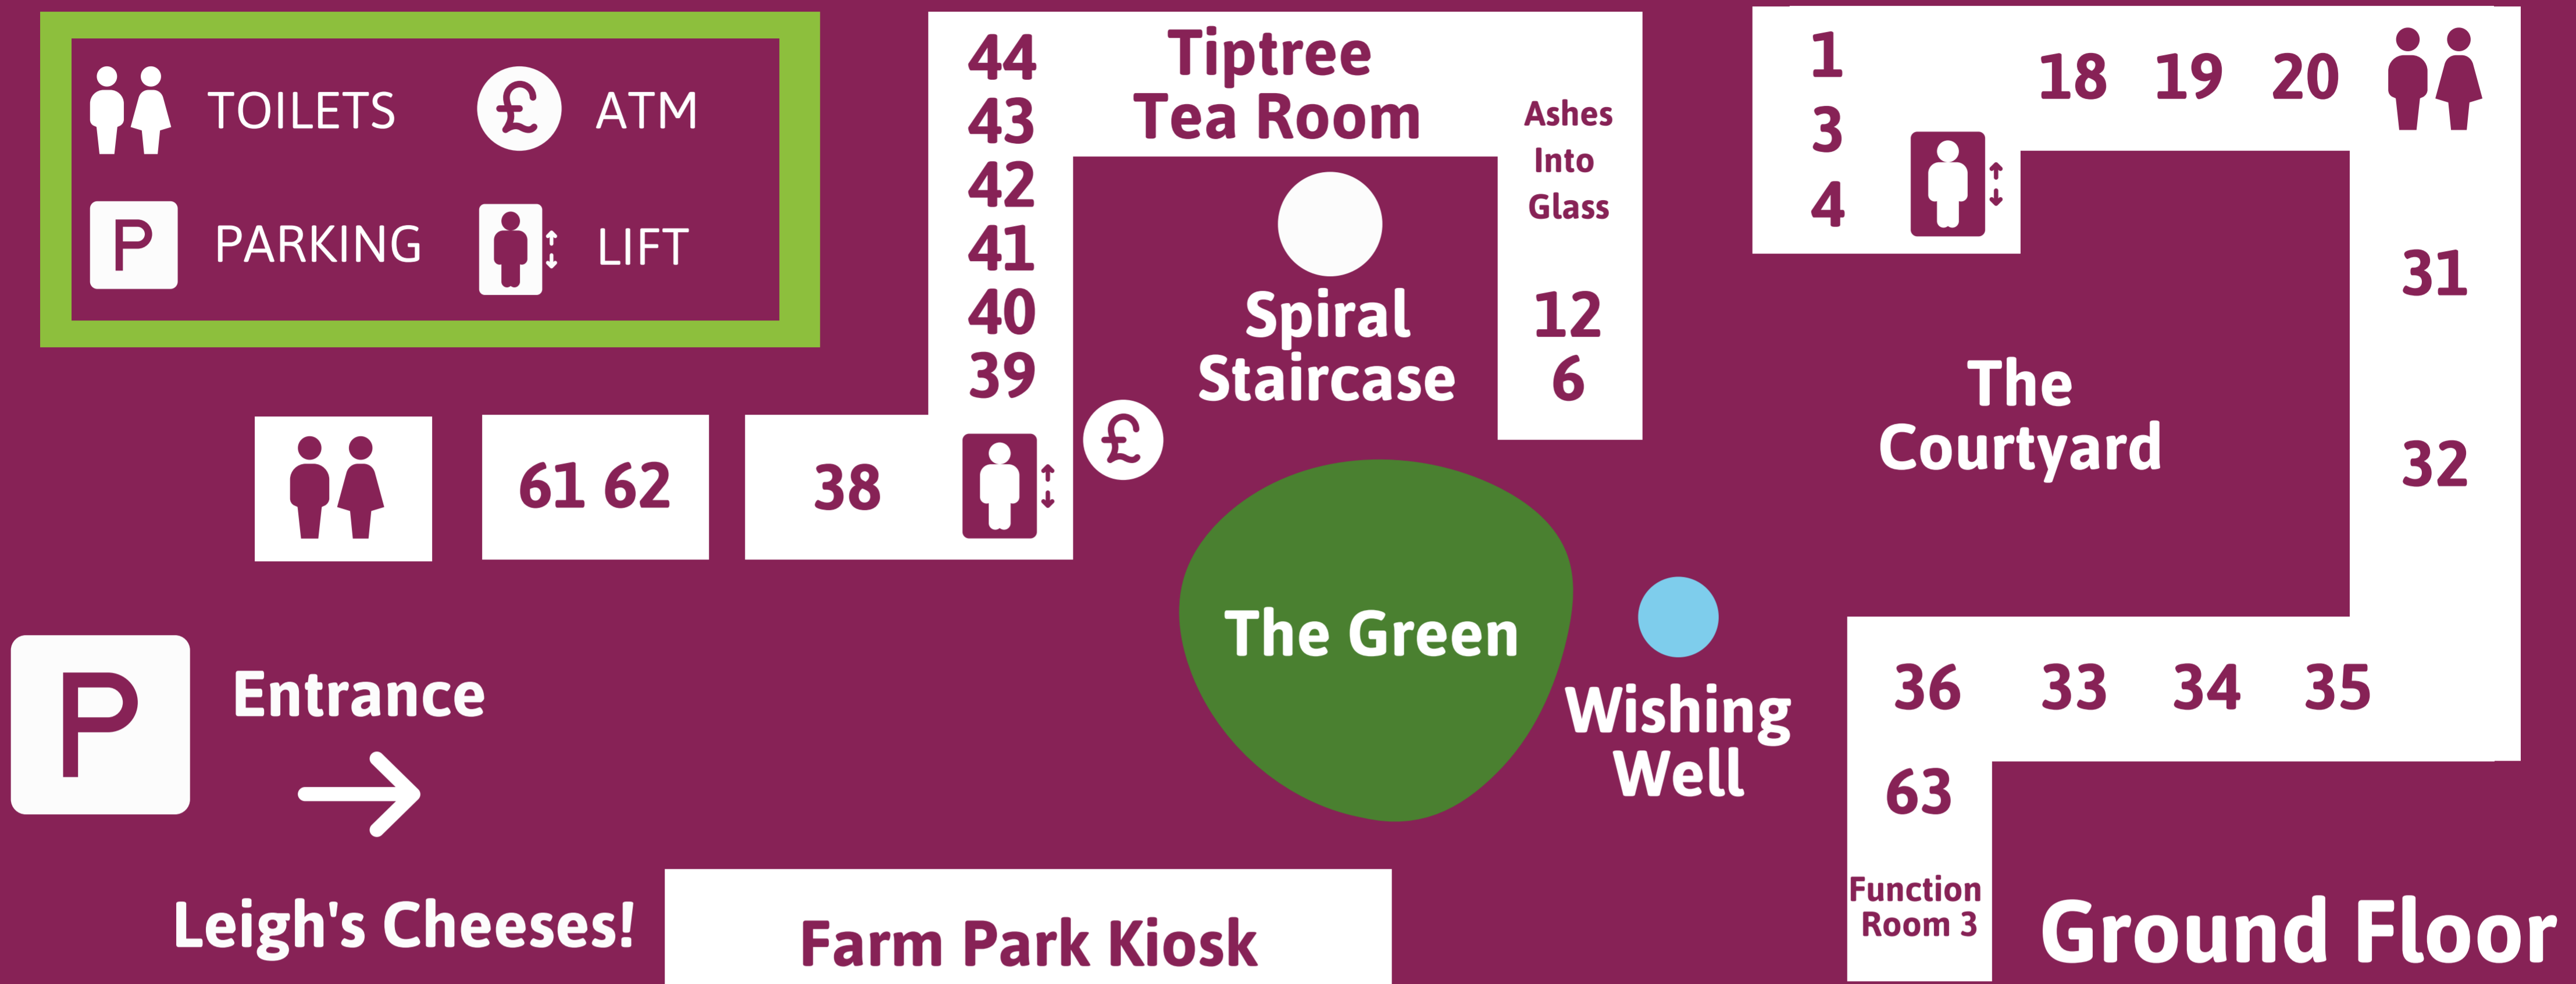

The Village Map

For more information on the individual studios, please help yourself to a copy of our Village Guide or visit our website Barleylands.co.uk/TheVillage

You can follow us!
@TheVillageAtBarleylands

1. **Eateries**
   Magic Mushroom Restaurant
   Tiptree Tea Rooms
2. **Specialist Services**
   Diverse Care
   Everything Lettings
   Franklin Time
   INS Property Claims
   Phoenix Mobile Ltd
   Richard Pond Marketing
   TerraFUSION
   Turtle Accounts
   Visually Minded
   Willow Financial Planning

1. **Treatment Rooms**
   Anna Rose Wedding Hair Boutique
   Escape Beauty & Holistic Treatments
   Unit Four Hair Colour Specialists
2. **Workshops, Classes & Activities**
   Baby Sensory & Toddler Sense
   Billie's Grooming Room
   Colourful Bites
   Craft Arena
   Dean Smith Art
   Emma Fowler Hair & Education
   Escape Training & Pamper Parties
   Essex Woodcrafts
   First Class Bridge
   Hazle's Pottery Barn
   Pinnacle Crafts
   Rainbow Music Tuition
   Weidman Glass
   With Love, Milly Photography

1. **Artisan Craft Studios & Boutiques**
   Ashes into Glass
   Balloon Decor
   Cats N That
   Colourful Bites
   Craft Arena
   Crafty Mack's Wooden Gifts
   Dewberry Boo
   Ivy Blu Bridal and Prom Boutique
   Just For You By Sue
   On Your Toes Dancewear
   Resin at Studio 45
   Simply Cakes For You
   The Bon Bon Jar
   The Little People's Boutique
   To The Moon and Back
   Tylers Patch
   Weidman Glass