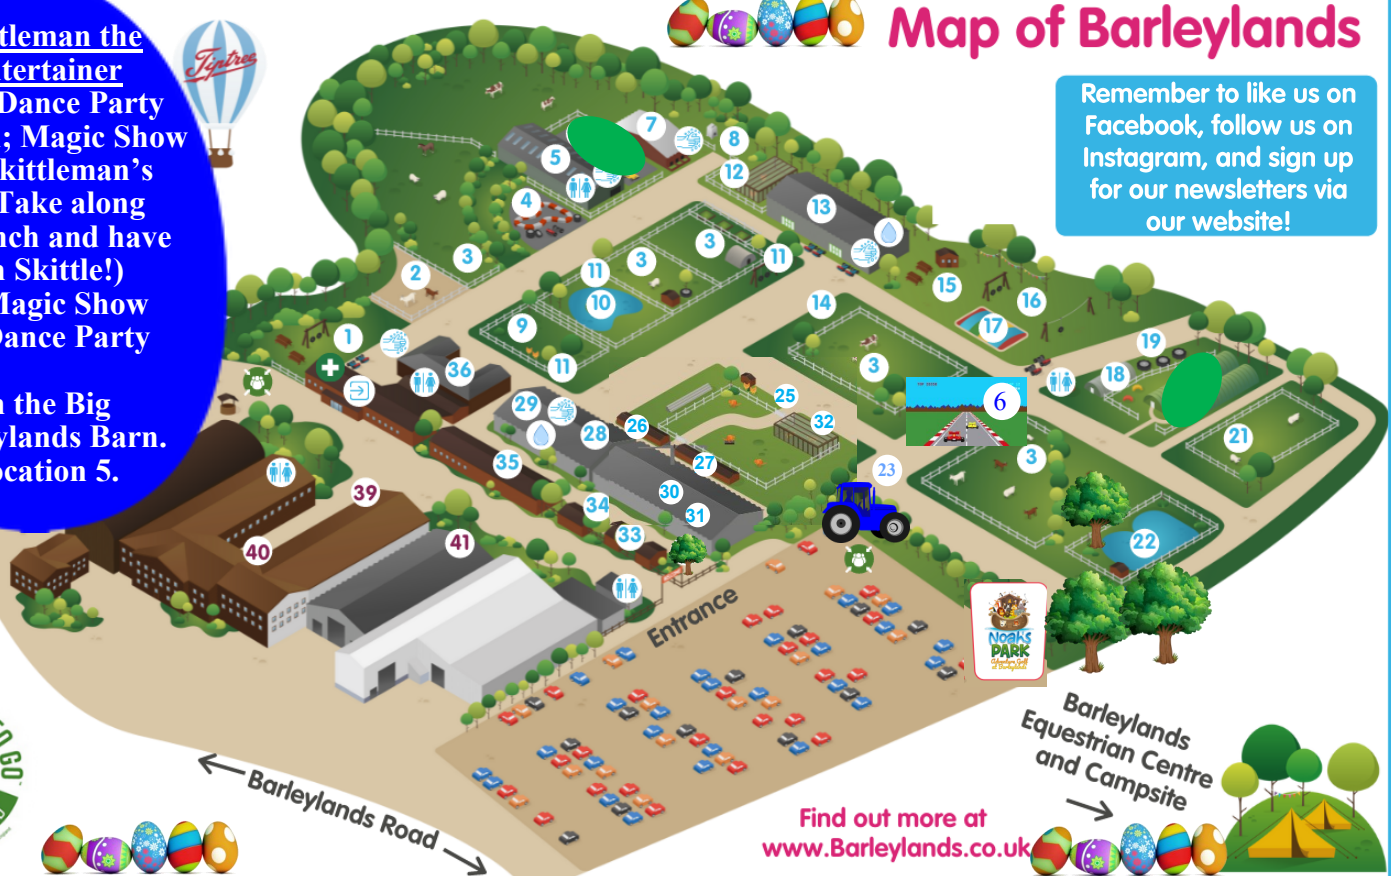

Skittleman the Entertainer

- -11am; Dance Party
- -12noon; Magic Show
- -1pm; Skittleman's Picnic (Take along your lunch and have fun with Skittle!)
- -2pm; Magic Show
- -3pm; Dance Party

In the Big Barleylands Barn. Location 5.

Map of Barleylands

Remember to like us on Facebook, follow us on Instagram, and sign up for our newsletters via our website!

Find out more at www.Barleylands.co.uk

Map Key

Farm Park Entrance	Toilets	First Aid	Fire Assembly Point	Water Fountain	Handwashing Station
1. Adventure Play Area	12. Poultry Corner	23. Tractor Ride Collection Point	34. Owls Aviaries		
2. Goat Paddock	13. Showdown Shed	24. Picnic Area	35. Bird of Prey Walkway		
3. Animal Paddocks	14. Play Equipment	25. Wallaby Walkthrough	36. Education / Party Rooms		
4. Barleylands Speedway (£1 charge)	15. Country Cabin	26. Diggers (£1 charge)	37. The Village Studios 1 - 37		
5. Big Barleylands Barn	16. Adventure Play Area	27. Bird of Prey Aviaries	38. Magic Mushroom Restaurant		
6. Farm-ula 1 (£2 charge)	17. Bouncy Pillow	28. Indoor Play Barn	39. The Village Studios 38 - 62		
7. Animal Barn	18. Educational Polytunnel	29. Tiptree Refreshments	40. Tiptree Tea Rooms		
8. Wildlife Walk	19. Crop Tyres	30. Discovery Centre	41. Celebrate Gymnastics Club		
9. Birds of Prey Arena		31. Exotic and Nocturnals House			
10. Pond	21. Cattle Paddock	32. Serval Enclosure			
11. Chickens	22. Barleylands 'B' Pond	33. Meerkats Enclosure