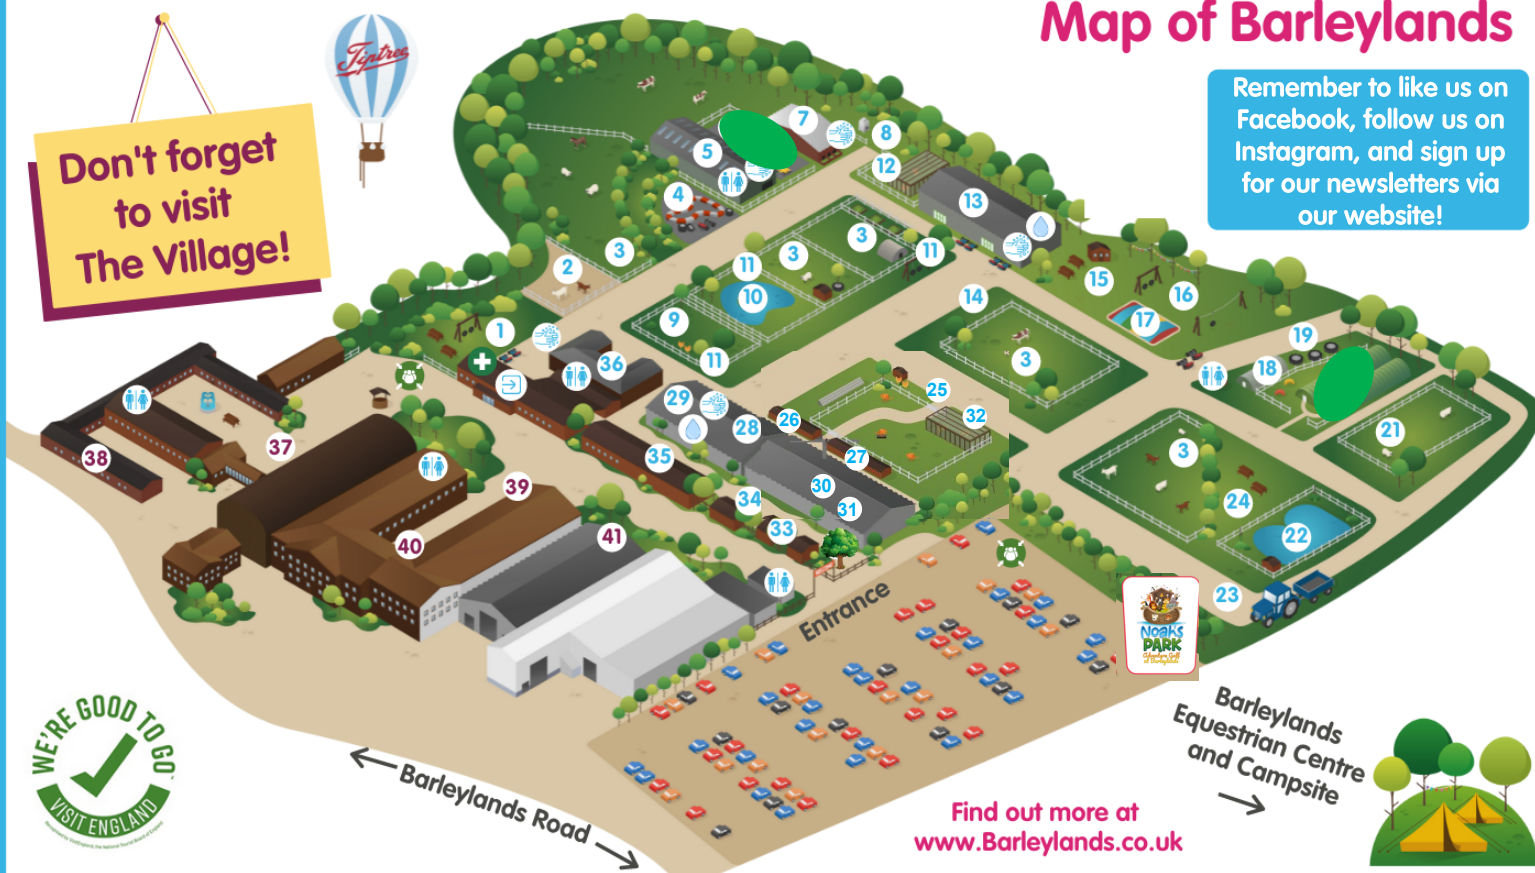

Map of Barleylands

Don't forget to visit The Village!

Remember to like us on Facebook, follow us on Instagram, and sign up for our newsletters via our website!

Find out more at www.Barleylands.co.uk

Barleylands Equestrian Centre and Campsite

Map Key

Farm Park Entrance

Toilets

First Aid

Fire Assembly Point

Water Fountain

Handwashing Station

1. Adventure Play Area
2. Goat Paddock
3. Animal Paddocks
4. Barleylands Speedway (£1 charge)
5. Big Barleylands Barn
7. Animal Barn
8. Wildlife Walk
9. Birds of Prey Arena
10. Pond
11. Chickens

12. Poultry Corner
13. Showdown Shed
14. Play Equipment
15. Country Cabin
16. Adventure Play Area
17. Bouncy Pillow
18. Educational Polytunnel
19. Crop Tyres
21. Cattle Paddock
22. Barleylands 'B' Pond

23. Tractor Ride Collection Point
24. Picnic Area
25. Wallaby Walkthrough
26. Diggers (£1 charge)
27. Bird of Prey Aviaries
28. Indoor Play Barn
29. Tiptree Refreshments
30. Discovery Centre
31. Exotic and Nocturnals House
32. Serval Enclosure
33. Meerkats Enclosure

34. Owls Aviaries
35. Bird of Prey Walkway
36. Education / Party Rooms
37. The Village Studios 1 - 37
38. Magic Mushroom Restaurant
39. The Village Studios 38 - 62
40. Tiptree Tea Rooms
41. Celebrate Gymnastics Club

We are **barleylands**