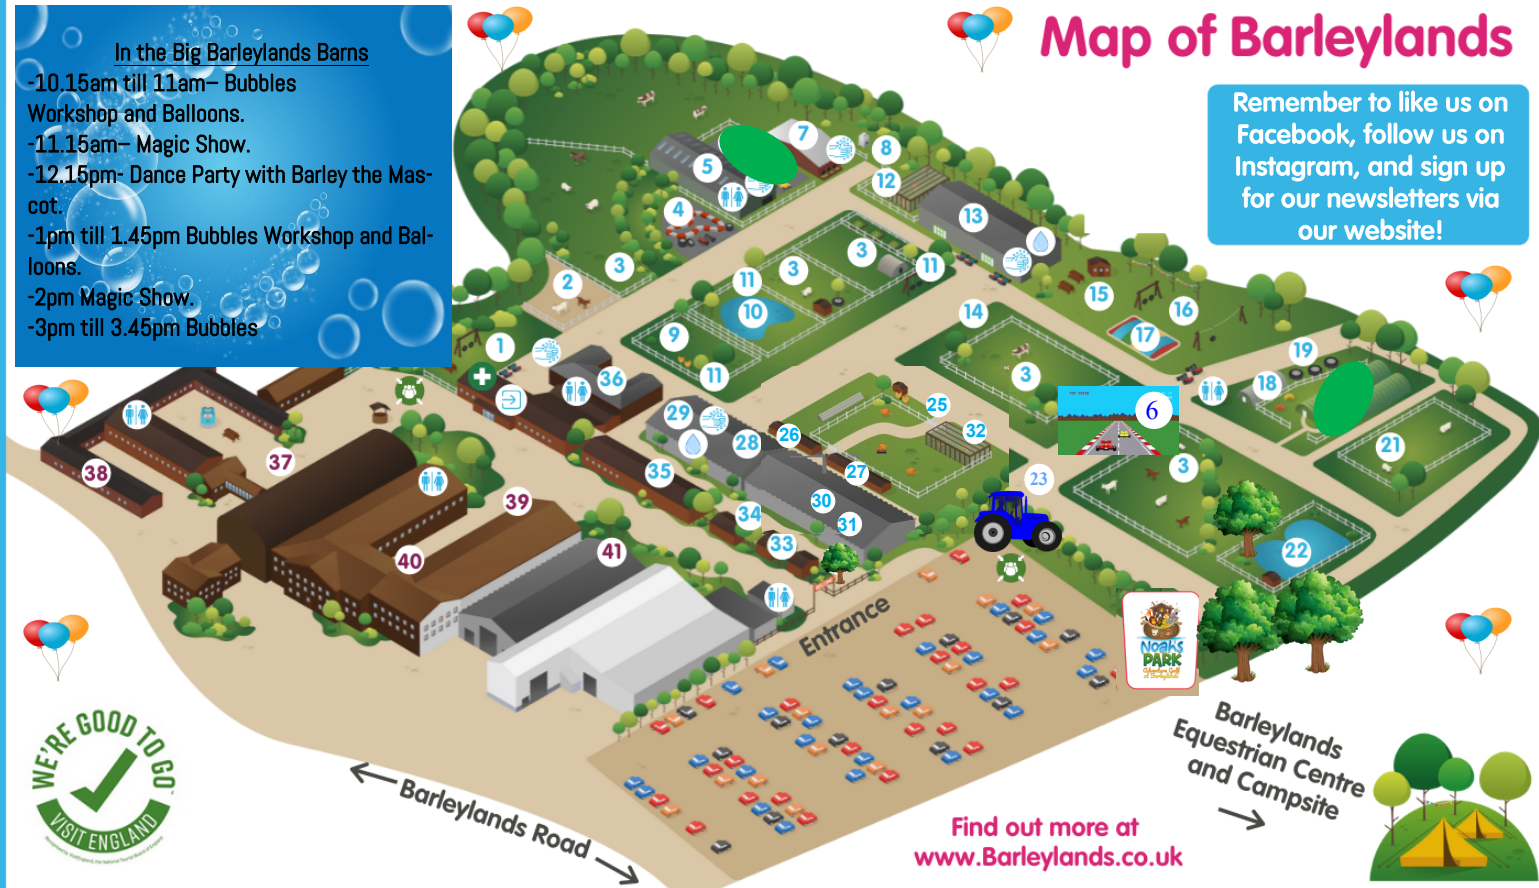

Map of Barleylands

In the Big Barleylands Barns

- -10.15am till 11am- Bubbles Workshop and Balloons.
- -11.15am- Magic Show.
- -12.15pm- Dance Party with Barley the Mascot.
- -1pm till 1.45pm Bubbles Workshop and Balloons.
- -2pm Magic Show.
- -3pm till 3.45pm Bubbles

Remember to like us on Facebook, follow us on Instagram, and sign up for our newsletters via our website!

Find out more at www.Barleylands.co.uk

Map Key

Farm Park Entrance

Toilets

First Aid

Fire Assembly Point

Water Fountain

Handwashing Station

1. Adventure Play Area	12. Poultry Corner	23. Tractor Ride Collection Point	34. Owls Aviaries
2. Goat Paddock	13. Showdown Shed	24. Picnic Area	35. Bird of Prey Walkway
3. Animal Paddocks	14. Play Equipment	25. Wallaby Walkthrough	36. Education / Party Rooms
4. Barleylands Speedway (£1 charge)	15. Country Cabin	26. Diggers (£1 charge)	37. The Village Studios 1 - 37
5. Big Barleylands Barn	16. Adventure Play Area	27. Bird of Prey Aviaries	38. Magic Mushroom Restaurant
6. Farm-ula 1 (£2 charge)	17. Bouncy Pillow	28. Indoor Play Barn	39. The Village Studios 38 - 62
7. Animal Barn	18. Educational Polytunnel	29. Tiptree Refreshments	40. Tiptree Tea Rooms
8. Wildlife Walk	19. Crop Tyres	30. Discovery Centre	41. Celebrate Gymnastics Club
9. Birds of Prey Arena		31. Exotic and Nocturnals House	
10. Pond	21. Cattle Paddock	32. Serval Enclosure	
11. Chickens	22. Barleylands 'B' Pond	33. Meerkats Enclosure